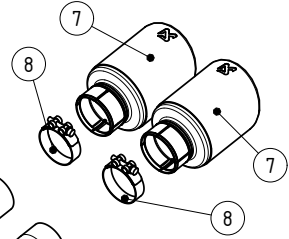

1

No.	SALES CODE	DESCRIPTION	QTY.
1	MTP-BME63/4M6H	slip on system	1
2	M-BME63HR	muffler R	1
3	M-BME63HL	muffler L	1
4	P-R41	clamp SS	1
5	P-HF113	copper paste	1
6	P-HF33	ceramic paste	1
7	TP-T/P/17	tail pipe Ti	4