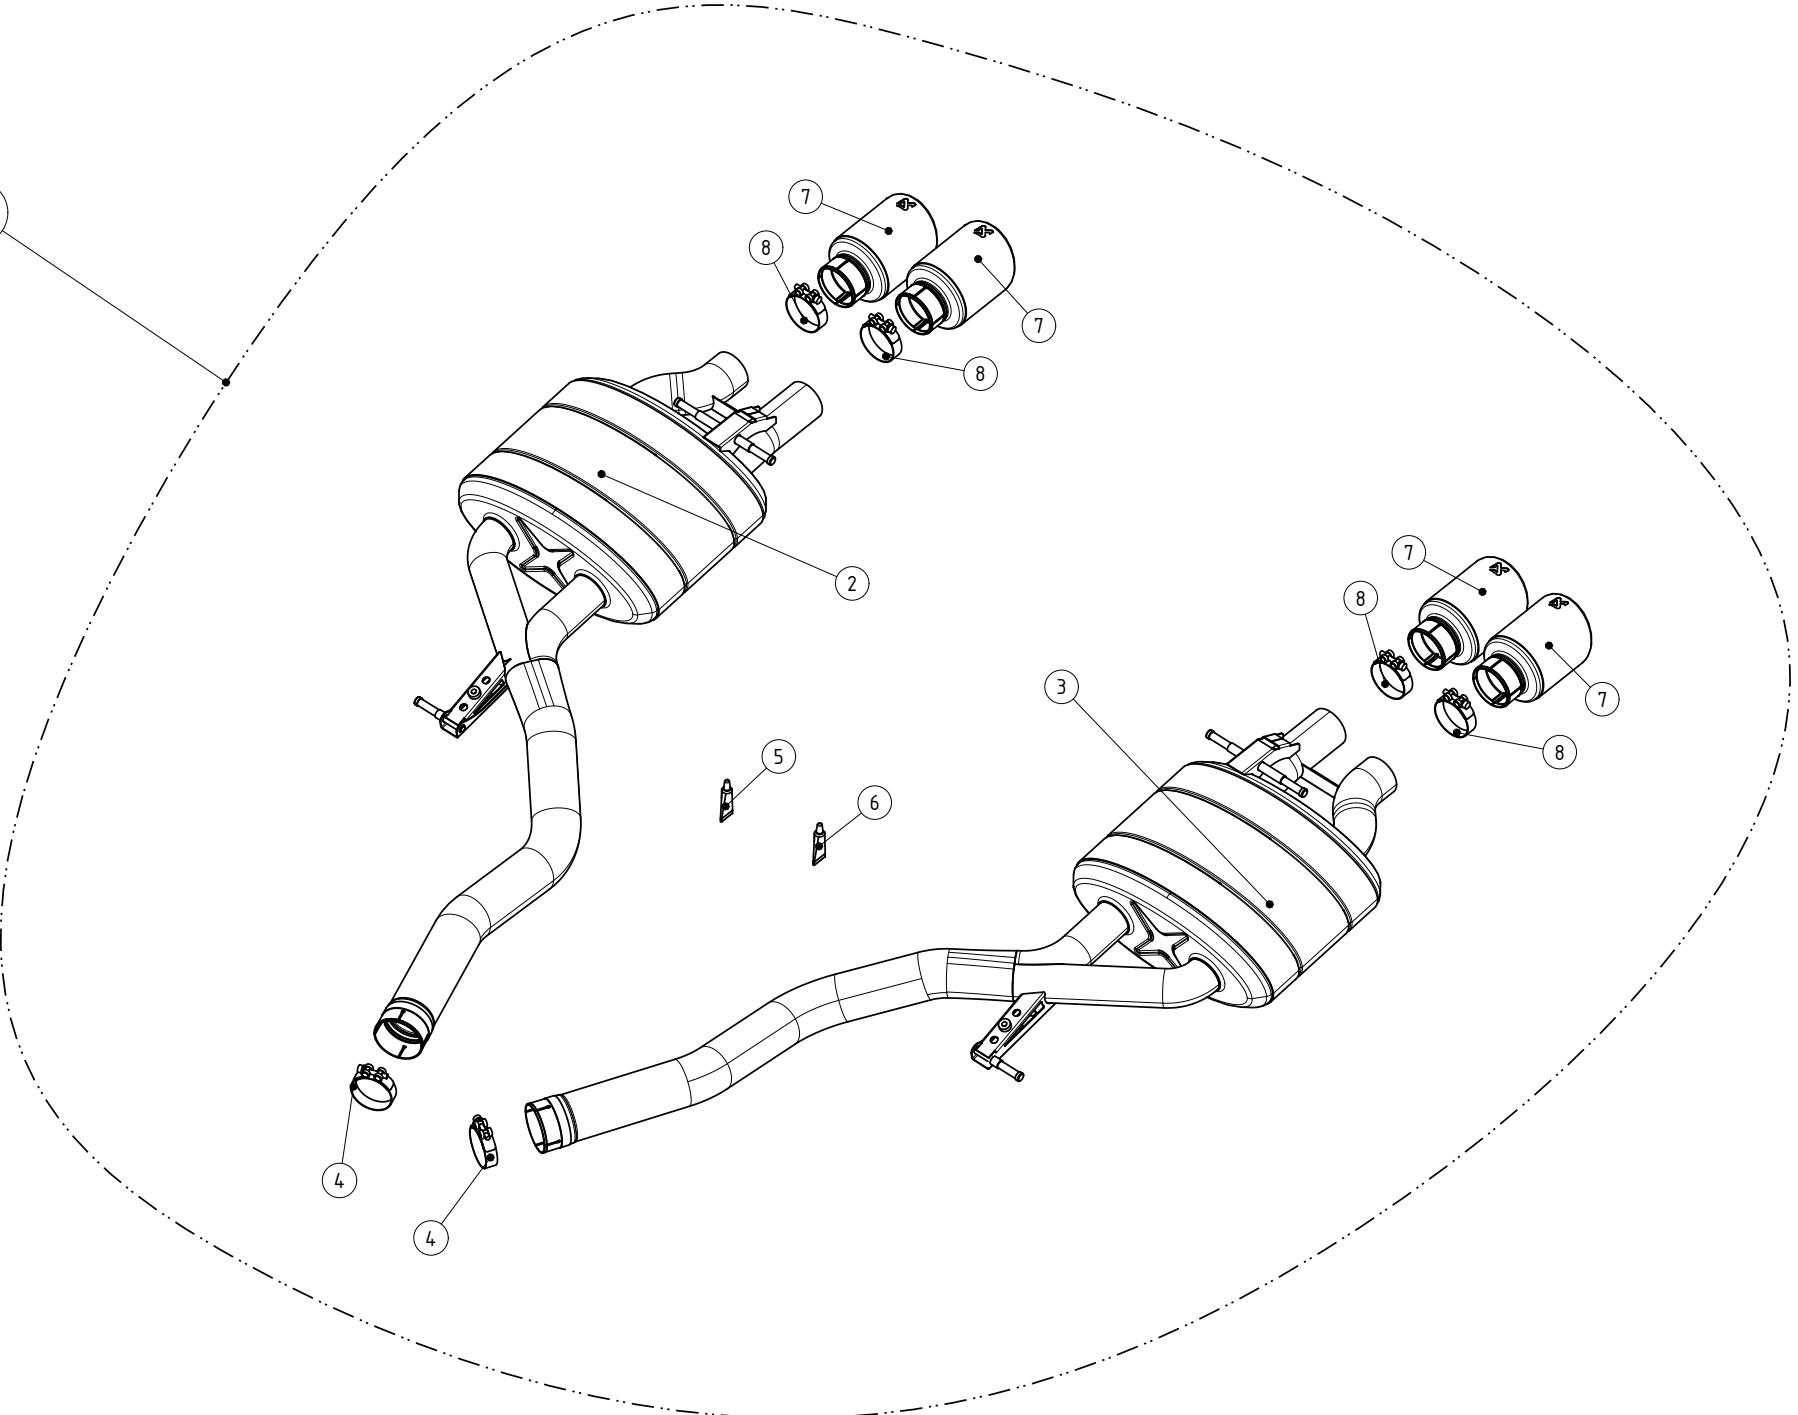

1

No.	SALES CODE	DESCRIPTION	QTY.
1	MTP-BME63/4M6H	slip on system	1
2	M-BME63HR	muffler R	1
3	M-BME63HL	muffler L	1
4	P-R41	clamp SS	1
5	P-HF113	copper paste	1
6	P-HF33	ceramic paste	1
7	TP-T/P/17	tail pipe Ti	4