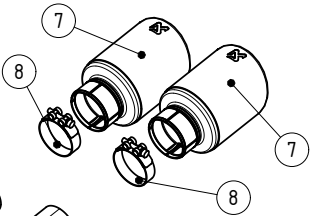

1

No.	SALES CODE	DESCRIPTION	QTY.
1	MTP-BME63/4M6H	slip on system	1
2	M-BME63HR	muffler R	1
3	M-BME63HL	muffler L	1
4	P-R41	clamp SS	1
5	P-HF113	copper paste	1
6	P-HF33	ceramic paste	1
7	TP-T/P/17	tail pipe Ti	4